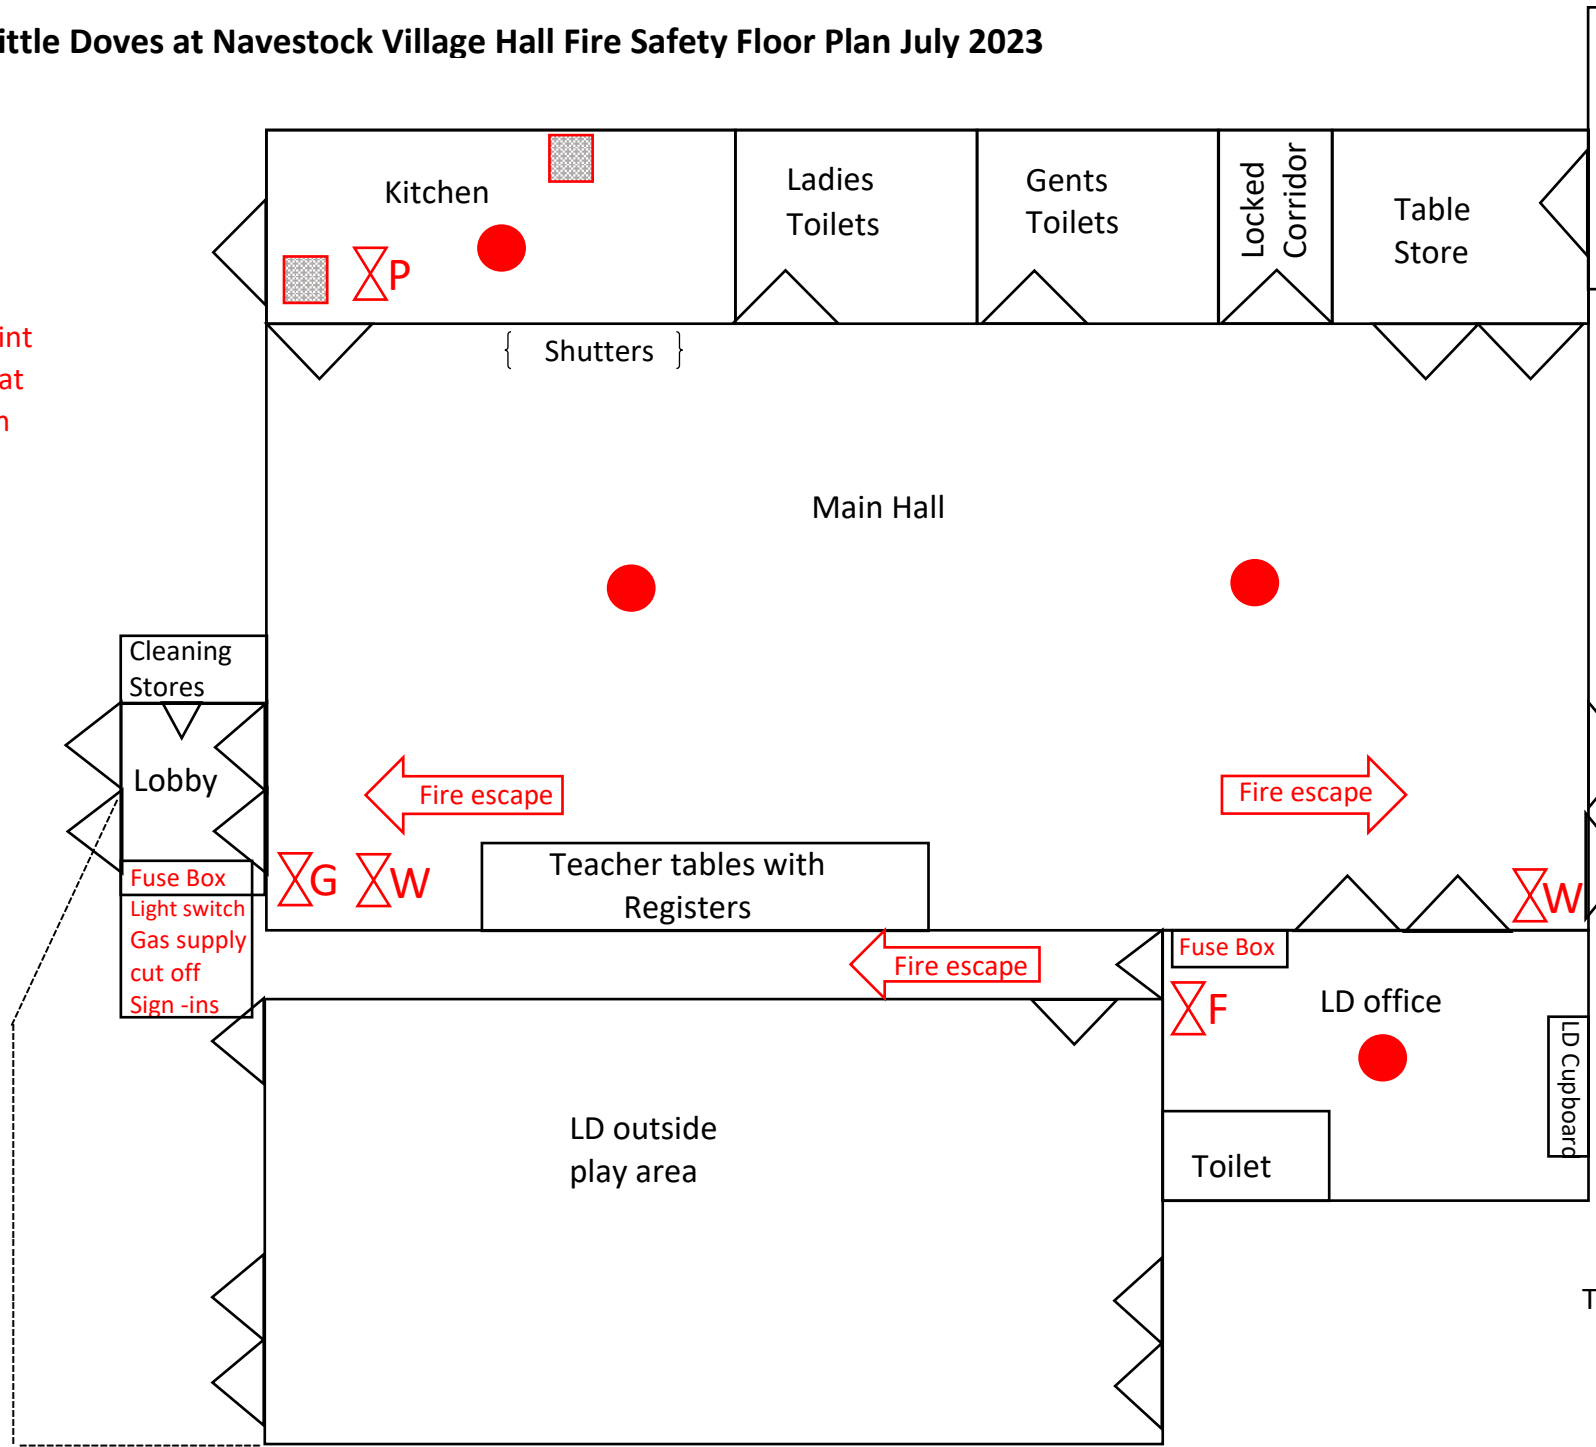

02.03 Little Doves at Navestock Village Hall Fire Safety Floor Plan July 2023

X
 Assembly point
 by play area at
 signal beacon

Car Park

Main
 entrance

Removable
 Fencing

Key:

- X P Powder Fire Extinguisher
- X W Water Fire Extinguisher
- X F Foam Fire Extinguisher
- X G Inert Gas Fire Extinguisher
- ▣ Fire Blanket
- Emergency lights

This diagram is not to scale.
 Dimensions of Main hall:
 66 ft deep
 46ft 6 in wide
 12 ft high (at eves)