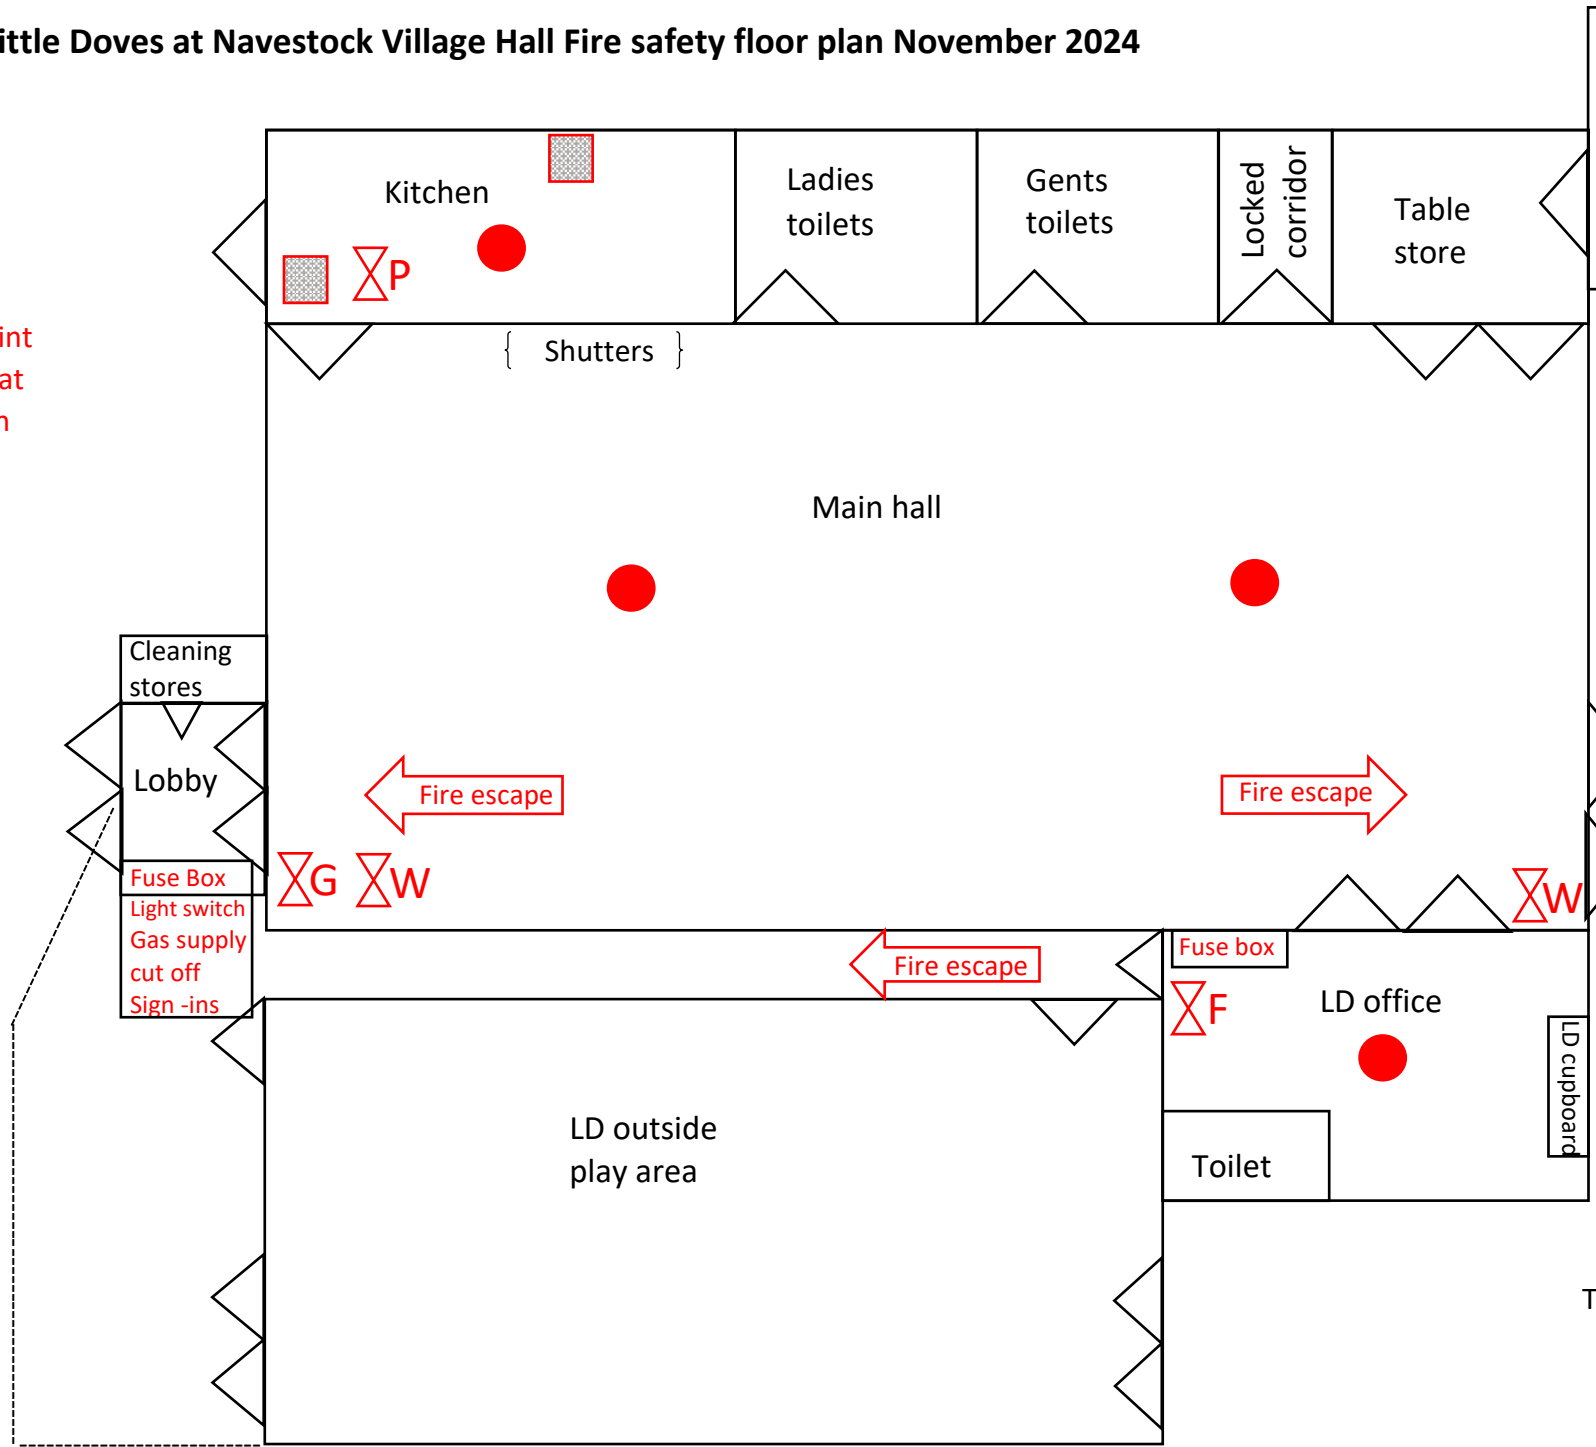

02.03 Little Doves at Navestock Village Hall Fire safety floor plan November 2024

X
 Assembly point
 by play area at
 signal beacon

Car park

Main
 entrance

Removable
 fencing

Key:

- X P Powder Fire extinguisher
- X W Water Fire extinguisher
- X F Foam Fire extinguisher
- X G Inert Gas Fire extinguisher
- Fire blanket
- Emergency lights

This diagram is not to scale.
 Dimensions of main hall:
 66 ft deep
 46ft 6 in wide
 12 ft high (at eves)
 17/11/2024 V4